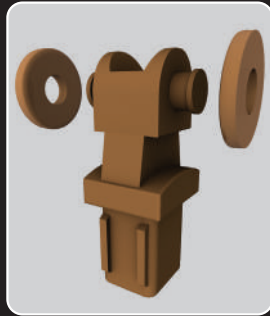

Xpanda[®]

Real Security

Alu-glide[®]

Fully framed aluminium trellis door

Easy slide top track

Glass filled single top hanger & wheel

Aluminium lock style

Aluminium 'cactus' lock keep

Slide insert for easy glide in 20mm uprights

Slamlock with tamperproof protection

Low profile anti-trip bottom track

Glass filled single nylon guides ensure strength & easy operation

- ✓ Fully framed DIY trellis door with Slamlock
- ✓ 100% aluminium construction
- ✓ Rust resistant - ideal for coastal regions
- ✓ Comes with all fasteners
- ✓ Includes easy to follow installation DVD & fitting instructions