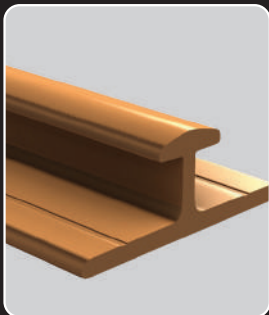

Xpanda[®]

Real Security

Alu-glide[®]

Fully framed aluminium trellis door

Easy slide top track

Glass filled single top hanger & wheel

Aluminium lock style

Aluminium 'cactus' lock keep

Slide insert for easy glide in 20mm uprights

Slamlock with tamperproof protection

Low profile anti-trip bottom track

Glass filled single nylon guides ensure strength & easy operation

- ✓ Fully framed DIY trellis door with Slamlock
- ✓ 100% aluminium construction
- ✓ Rust resistant - ideal for coastal regions
- ✓ Comes with all fasteners
- ✓ Includes easy to follow installation DVD & fitting instructions