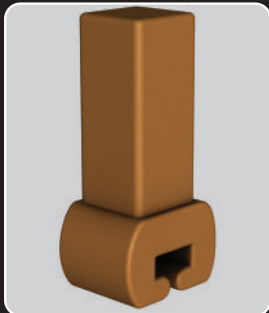

Xpanda[®]

Real Security

Multiguard[™]

The toughest door around

Easy slide aluminium top track

Glass filled top hanger & wheel

Aluminium lock style

Aluminium 'cactus' lock keep

Constructed from 20mm vertical uprights & solid steel infill

Slamlock top for quick protection

Glass filled nylon guides ensure strength & easy operation

Tamperproof escutcheon handle

Low profile anti-trip bottom track

Slamlock bottom for quick protection

Available in a wide range of UV resistant colours

High tensile rivets used in the construction

The sash takes up ±18-22% of the opening when stacked away

Available in 100% hot dip galvanised finish