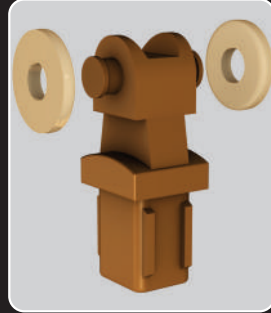

Xpanda[®]

Real Security

Multiguard[™]

The toughest door around

Easy slide aluminium top track

Glass filled top hanger & wheel

Aluminium lock style

Aluminium 'cactus' lock keep

Constructed from 20mm vertical uprights & solid steel infill

Slamlock top for quick protection

Glass filled nylon guides ensure strength & easy operation

Tamperproof escutcheon handle

Low profile anti-trip bottom track

Slamlock bottom for quick protection

Available in a wide range of UV resistant colours

High tensile rivets used in the construction

The sash takes up ±18-22% of the opening when stacked away

Available in 100% hot dip galvanised finish