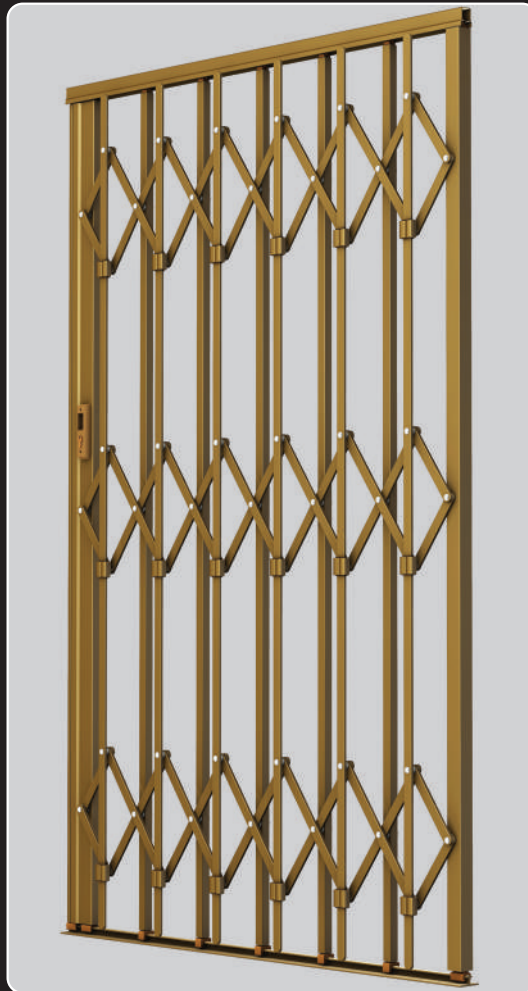

Xpanda[®]

Real Security

Multiguard[™]

The toughest door around

Easy slide aluminium top track

Glass filled top hanger & wheel

Aluminium lock style

Aluminium 'cactus' lock keep

Constructed from 20mm vertical uprights & solid steel infill

Slamlock top for quick protection

Glass filled nylon guides ensure strength & easy operation

Tamperproof escutcheon handle

Low profile anti-trip bottom track

Slamlock bottom for quick protection

Available in a wide range of UV resistant colours

High tensile rivets used in the construction

The sash takes up ±18-22% of the opening when stacked away

Available in 100% hot dip galvanised finish