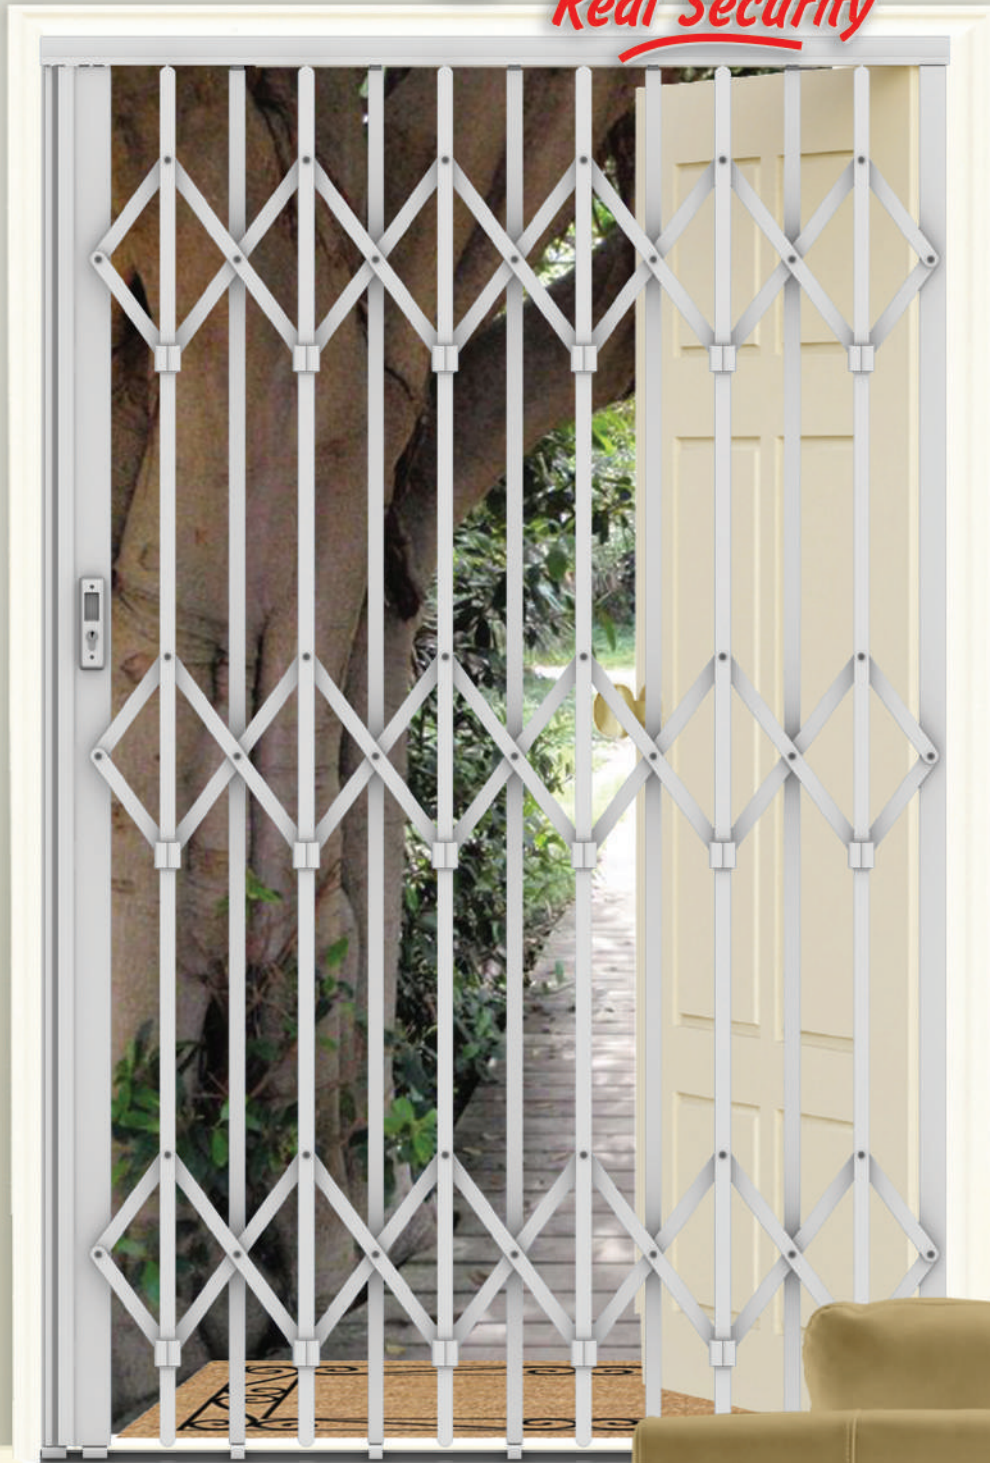

Xpanda[®]

Real Security

Multiguard[™]

The toughest door around

Easy slide aluminium top track

Glass filled top hanger & wheel

Aluminium lock style

Aluminium 'cactus' lock keep

Constructed from 20mm vertical uprights & solid steel infill

Slamlock top for quick protection

Glass filled nylon guides ensure strength & easy operation

Tamperproof escutcheon handle

Low profile anti-trip bottom track

Slamlock bottom for quick protection

Available in a wide range of UV resistant colours

High tensile rivets used in the construction

The sash takes up ±18-22% of the opening when stacked away

Available in 100% hot dip galvanised finish