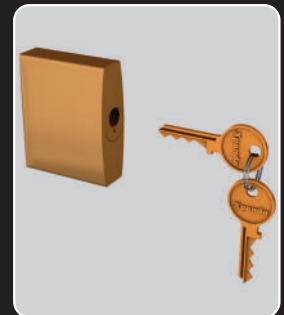

Xpanda[®]

Real Security

Saftidor[®]

Versatile, swing away barrier

Saftidor®

TRELLIS DOORS

Saftidor®

Channel

Aluminium L bracket plate

Aluminium lock keep plate

Lock box plate

Lock keep pin

Aluminium handle

Wheel for doors (C-H)

Padlock

- ✓ Flagship product - been around for 32 years
- ✓ Ideal for front, back, passage & sliding doors
- ✓ Unique interlocking latticework to suit most types of steel & wood openings
- ✓ Supplied with anti-tamper security fasteners
- ✓ Available in white or matt TC bronze