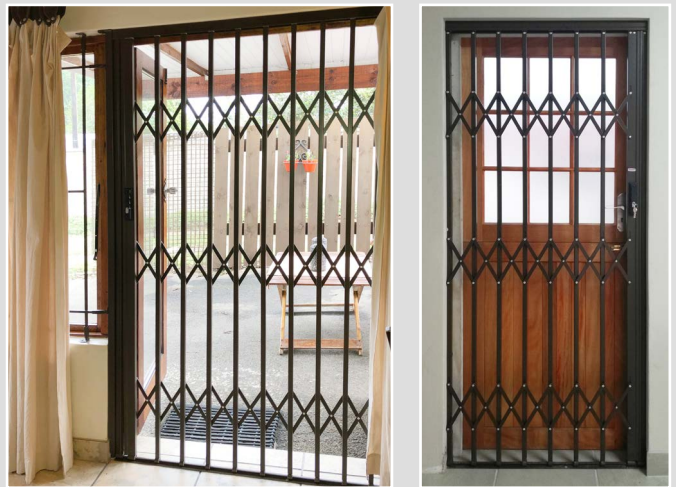

# Alu-X-Dor

Alu-X-Dor burglar gates is a traditional all aluminium barrier, custom fitted, really fast.

## KEY FEATURES

- x Keyless single SLAMLOCK™
- x Fully framed trellis door
- x Chemically anchored
- x 100% Aluminium construction
- x Glass filled nylon rollers ensure strength and easy operation
- x 15 x 3mm solid aluminium flat bar connecting the burglar gates uprights
- x The Alu-X-Dor is 2150mm high and can be cut on-site to best fit the height of the opening